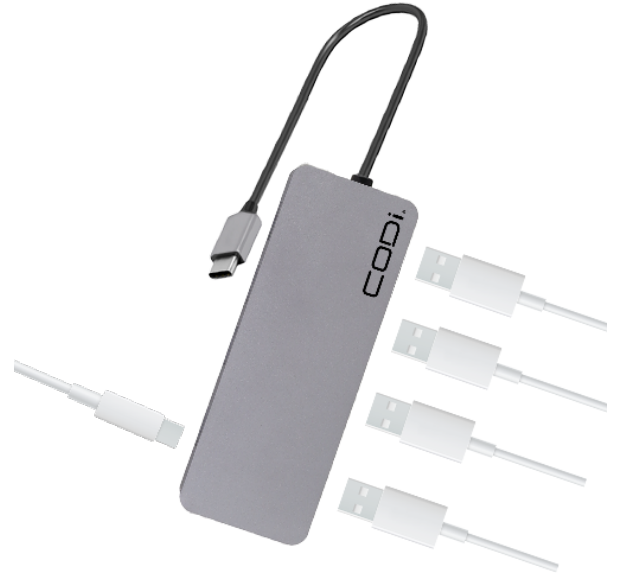

5-in-1 Multi-Port Hub

Expand your workspace capabilities and turn 1 USB-C port into multiple USB ports with SuperSpeed transfers, peripheral connections, and up to 100W USB-C Power Delivery.

FEATURES

- **COMPATIBLE WITH DEVICES SUPPORTING USB-C DATA TRANSFERS AND/OR POWER DELIVERY**
- **(4) USB-A 3.0 PORTS:**
SuperSpeed transfer rates of 5Gbps,
SuperSpeed performance for connected peripherals,
Backwards compatible
- **(1) USB-C PORT:**
100W Power Delivery,
SuperSpeed transfer rates of 5Gbps,
SuperSpeed performance for connected peripherals,
Backwards compatible