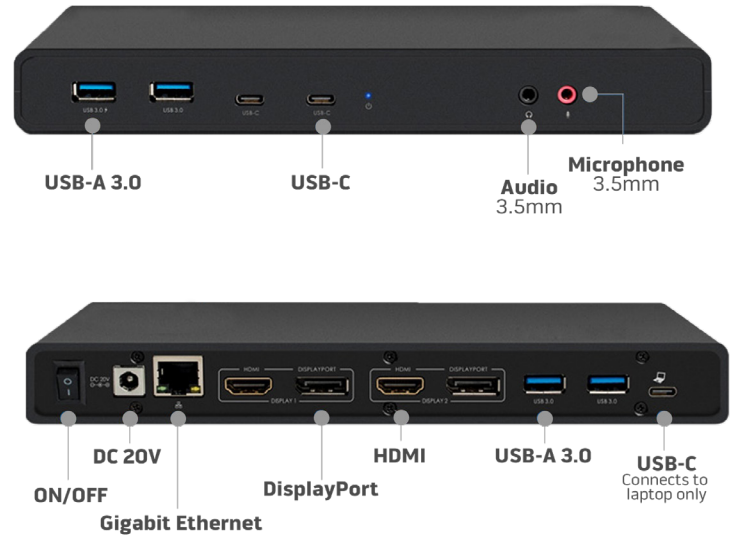

# Dual 4K Universal Docking Station

Increase your productivity and extend/mirror your displays with this Dual 4k Docking Station. This dock has enough ports to accommodate all of your peripherals as well as leaving space for additional gadgets.

## FEATURES

- 60W UPSTREAM LAPTOP CHARGING
- 40W DOWNSTREAM CHARGING FOR DEVICES
- SUPPORTS EXTEND AND MIRROR VIDEO MODES  
5.1 Channel surround-sound through DisplayPort Interface
- USB 3.0 GPU PLUG AND DISPLAY CERTIFIED BY DisplayLink
- (2) DISPLAYPORT++ (DUAL MODEL DISPLAYPORT 1.4)  
supporting resolutions up to 4K

- (2) HDMI PORTS
- (1) RJ45 ETHERNET PORT
- (1) 3.5MM AUDIO OUTPUT JACK
- (1) 3.5MM AUDIO INPUT JACK FOR MICROPHONES
- (4) USB-A 3.0 PORTS  
5Gbps downstream ports
- (2) USB-C 3.1 GEN 1 PORTS  
5Gbps downstream ports
- (1) STANDARD LOCK SLOT
- (1) DC 20V POWER PORT
- (1) USB-C POWER DELIVERY PORT

## PRODUCT SPECS

PART NUMBER	A01200
COLOR	Black
DIMENSIONS	8.8" x 3.14" x 1"
WARRANTY	Limited One Year Warranty